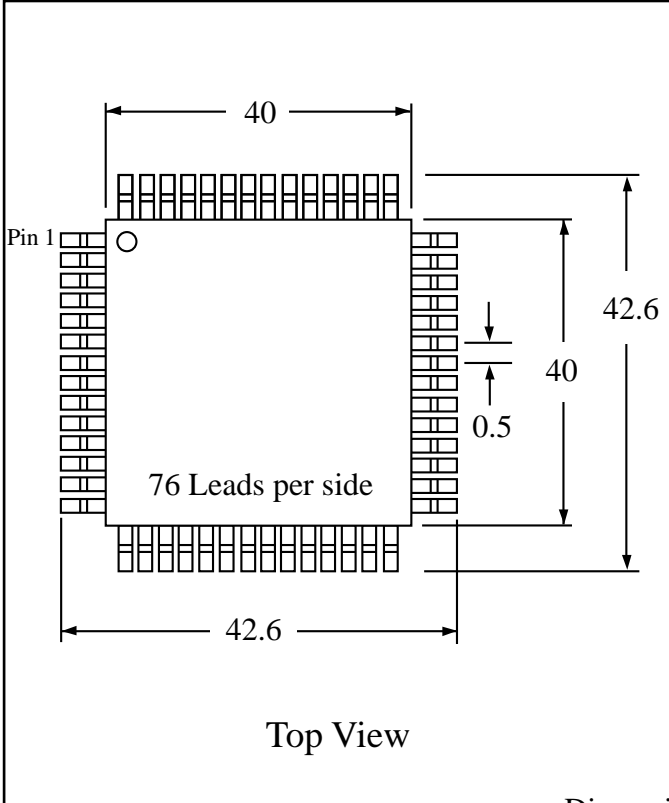

Part # **QFP304T19.7-2.6**  
 Leads **304** Pitch **0.5mm**  
 Body Size **40mmSQ**

Tel 1-714-898-3830  
 info@topline.tv

Dwg Q304P526.pdf

Dimensions = mm