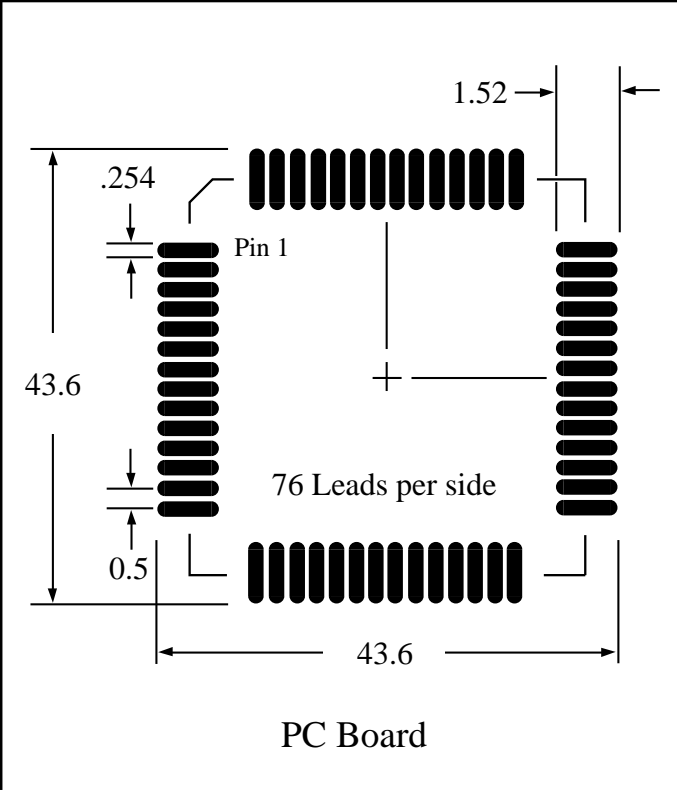

Part # **QFP304T19.7-2.6**  
 Leads **304** Pitch **0.5mm**  
 Body Size **40mmSQ**

Tel 1-714-898-3830  
 info@topline.tv

Dwg Q304P526.pdf

Dimensions = mm