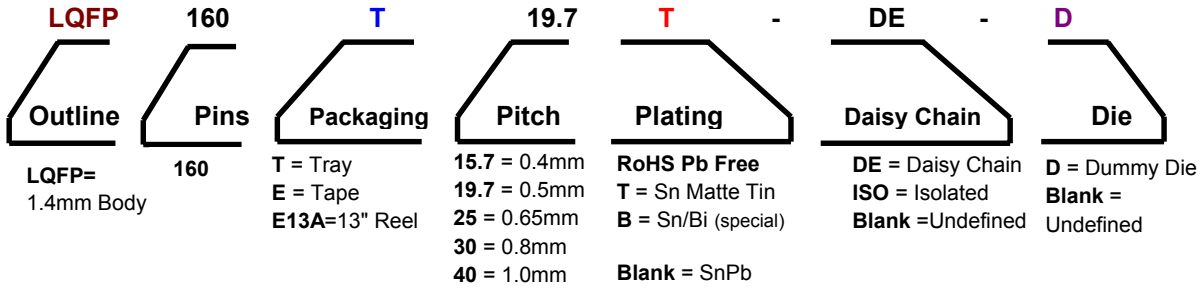

Part # **LQFP160T19.7**
 Leads **160** Pitch **0.5mm**
 Body Size **24mm SQ**

Available RoHS Pb-Free

Tel 1-800-776-9888
 info@topline.tv

Dimensions = mm

Ordering Steps:

- Step 1: Select outline body thickness LQFP (1.4mm).
- Step 2: Choose packaging. Tray is standard. Tape and Reel is available.
- Step 3: Select plating requirements. RoHS Pb-Free or SnPb
- Step 4: Select options according to your application. See chart below.

Part Number Packaged in Tray (Standard)	Options				Applications					
	Plating	Daisy Chain	Dummy Die	Isolated Pins	Mounting Practice	Rework Solder Practice	Reflow Temperature Profiling	Continuity Test	Life Cycle Test	S.I.R. Test
LQFP160T19.7	SnPb	No	No	No	x	x				
LQFP160T19.7T	Pb-Free	No	No	No	x	x				
LQFP160T19.7-DE-D	SnPb	Yes	Yes	No	x	x	x	x	x	
LQFP160T19.7T-DE-D	Pb-Free	Yes	Yes	No	x	x	x	x	x	
LQFP160T19.7-ISO	SnPb	No	No	Yes	x	x	x			x
LQFP160T19.7T-ISO	Pb-Free	No	No	Yes	x	x	x			x

Part Number Packaged in Tape and Reel	Options				Applications					
	Plating	Daisy Chain	Dummy Die	Isolated Pins	Mounting Practice	Rework Solder Practice	Reflow Temperature Profiling	Continuity Test	Life Cycle Test	S.I.R. Test
LQFP160E13A19.7	SnPb	No	No	No	x	x				
LQFP160E13A19.7T	Pb-Free	No	No	No	x	x				
LQFP160E13A19.7-DE-D	SnPb	Yes	Yes	No	x	x	x	x	x	
LQFP160E13A19.7T-DE-D	Pb-Free	Yes	Yes	No	x	x	x	x	x	
LQFP160E13A19.7-ISO	SnPb	No	No	Yes	x	x	x			x
LQFP160E13A19.7T-ISO	Pb-Free	No	No	Yes	x	x	x			x