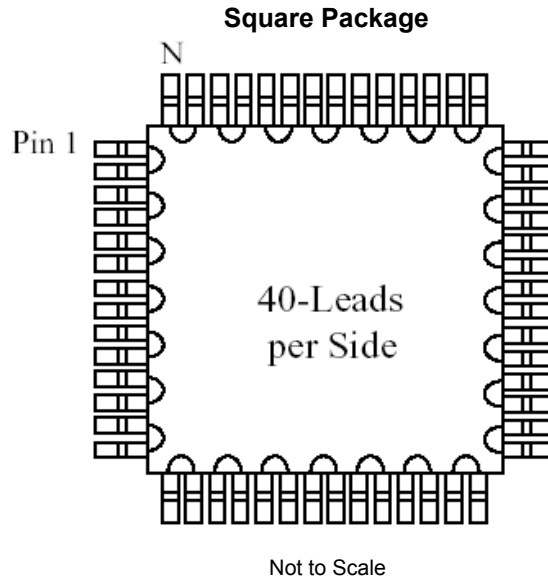

Daisy Chain LQFP160 and QFP160

Daisy Chain Net List LQFP160 and QFP160

Net List		Net List		Net List		Net List	
From Pin	To Pin	From Pin	To Pin	From Pin	To Pin	From Pin	To Pin
1	2	41	42	81	82	121	122
3	4	43	44	83	84	123	124
5	6	45	46	85	86	125	126
7	8	47	48	87	88	127	128
9	10	49	50	89	90	129	130
11	12	51	52	91	92	131	132
13	14	53	54	93	94	133	134
15	16	55	56	95	96	135	136
17	18	57	58	97	98	137	138
19	20	59	60	99	100	139	140
21	22	61	62	101	102	141	142
23	24	63	64	103	104	143	144
25	26	65	66	105	106	145	146
27	28	67	68	107	108	147	148
29	30	69	70	109	110	149	150
31	32	71	72	111	112	151	152
33	34	73	74	113	114	153	154
35	36	75	76	115	116	155	156
37	38	77	78	117	118	157	158
39	40	79	80	119	120	159	160

Visit www.TopLine.tv or email info@TopLine.tv for applications assistance.