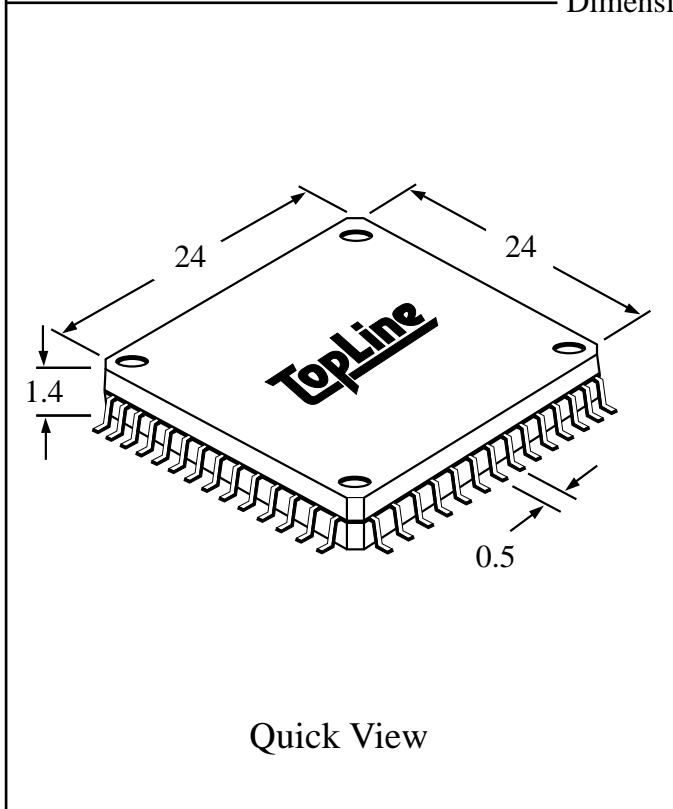

Part # **LQFP160T19.7**
 Leads **160** Pitch **0.5mm**
 Body Size **24mm SQ**

Available RoHS Pb-Free

Tel 1-800-776-9888
 info@topline.tv

Dimensions = mm

Ordering Steps:

- Step 1: Select outline body thickness LQFP (1.4mm).
- Step 2: Choose packaging. Tray is standard. Tape and Reel is available.
- Step 3: Select plating requirements. RoHS Pb-Free or SnPb
- Step 4: Select options according to your application. See chart below.

Part Number Packaged in Tray (Standard)	Options				Applications					
	Plating	Daisy Chain	Dummy Die	Isolated Pins	Mounting Practice	Rework Solder Practice	Reflow Temperature Profiling	Continuity Test	Life Cycle Test	S.I.R. Test
LQFP160T19.7	SnPb	No	No	No	x	x				
LQFP160T19.7T	Pb-Free	No	No	No	x	x				
LQFP160T19.7-DE-D	SnPb	Yes	Yes	No	x	x	x	x	x	
LQFP160T19.7T-DE-D	Pb-Free	Yes	Yes	No	x	x	x	x	x	
LQFP160T19.7-ISO	SnPb	No	No	Yes	x	x	x			x
LQFP160T19.7T-ISO	Pb-Free	No	No	Yes	x	x	x			x