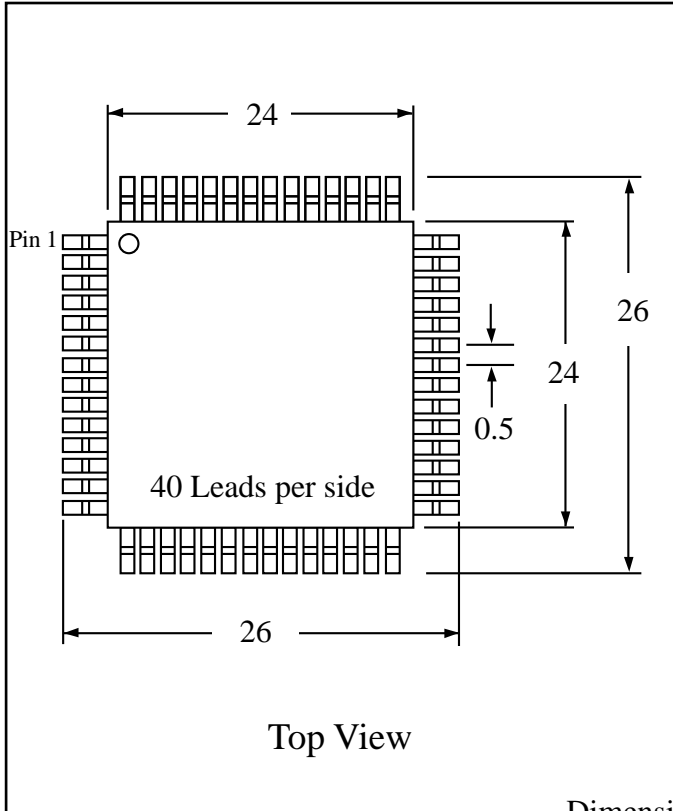

Part # **LQFP160T19.7**
 Leads **160** Pitch **0.5mm**
 Body Size **24mm SQ**

Available RoHS Pb-Free

Tel 1-800-776-9888
 info@topline.tv

Dimensions = mm

Ordering Steps:

- Step 1: Select outline body thickness LQFP (1.4mm).
- Step 2: Choose packaging. Tray is standard. Tape and Reel is available.
- Step 3: Select plating requirements. RoHS Pb-Free or SnPb
- Step 4: Select options according to your application. See chart below.

Part Number Packaged in Tray (Standard)	Options				Applications					
	Plating	Daisy Chain	Dummy Die	Isolated Pins	Mounting Practice	Rework Solder Practice	Reflow Temperature Profiling	Continuity Test	Life Cycle Test	S.I.R. Test
LQFP160T19.7	SnPb	No	No	No	x	x				
LQFP160T19.7T	Pb-Free	No	No	No	x	x				
LQFP160T19.7-DE-D	SnPb	Yes	Yes	No	x	x	x	x	x	
LQFP160T19.7T-DE-D	Pb-Free	Yes	Yes	No	x	x	x	x	x	
LQFP160T19.7-ISO	SnPb	No	No	Yes	x	x	x			x
LQFP160T19.7T-ISO	Pb-Free	No	No	Yes	x	x	x			x