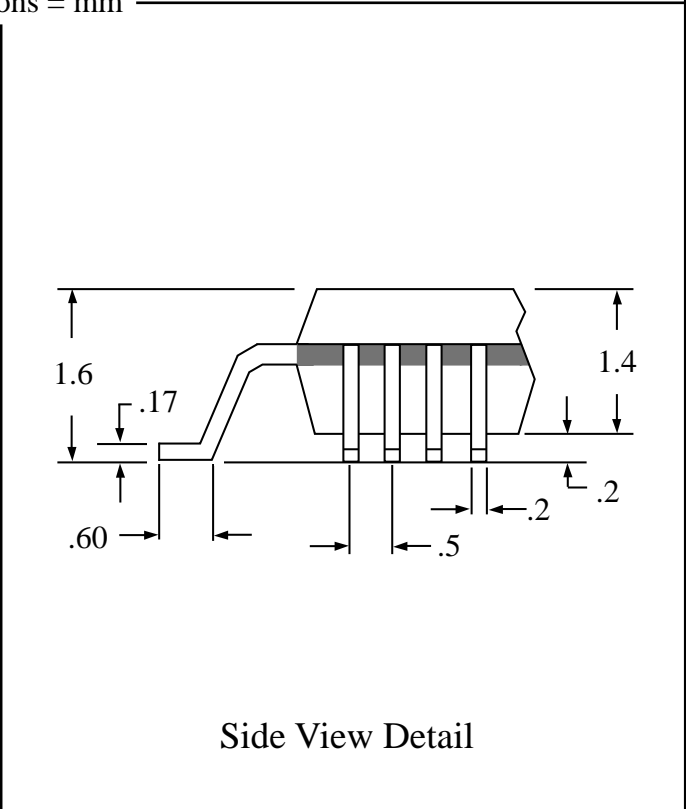

Part # **LQFP160T19.7**
 Leads **160** Pitch **0.5mm**
 Body Size **24mm SQ**

Available RoHS Pb-Free

Tel 1-800-776-9888
 info@topline.tv

Dimensions = mm

Ordering Steps:

- Step 1: Select outline body thickness LQFP (1.4mm).
- Step 2: Choose packaging. Tray is standard. Tape and Reel is available.
- Step 3: Select plating requirements. RoHS Pb-Free or SnPb
- Step 4: Select options according to your application. See chart below.

Part Number Packaged in Tray (Standard)	Options				Applications					
	Plating	Daisy Chain	Dummy Die	Isolated Pins	Mounting Practice	Rework Solder Practice	Reflow Temperature Profiling	Continuity Test	Life Cycle Test	S.I.R. Test
LQFP160T19.7	SnPb	No	No	No	x	x				
LQFP160T19.7T	Pb-Free	No	No	No	x	x				
LQFP160T19.7-DE-D	SnPb	Yes	Yes	No	x	x	x	x	x	
LQFP160T19.7T-DE-D	Pb-Free	Yes	Yes	No	x	x	x	x	x	
LQFP160T19.7-ISO	SnPb	No	No	Yes	x	x	x			x
LQFP160T19.7T-ISO	Pb-Free	No	No	Yes	x	x	x			x