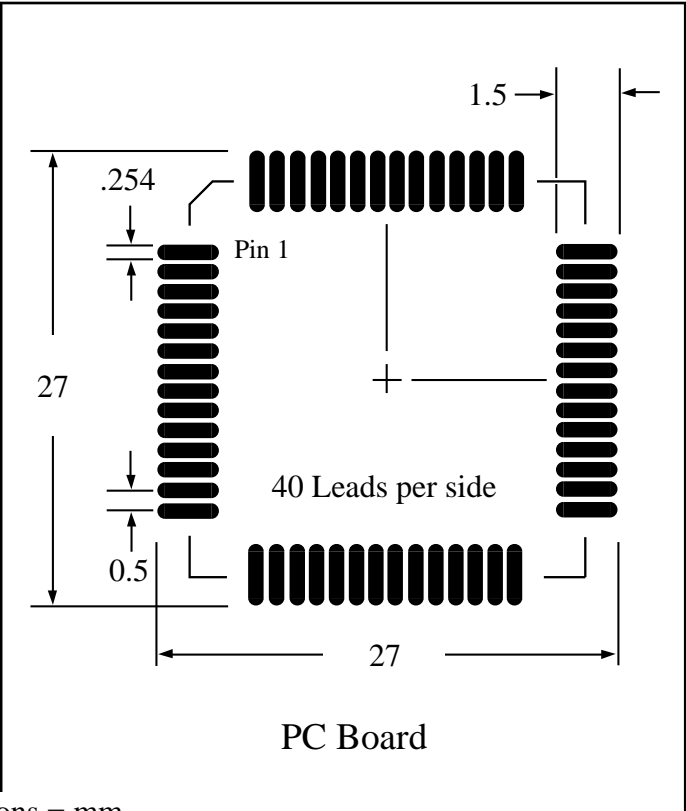

Part # **LQFP160T19.7**
 Leads **160** Pitch **0.5mm**
 Body Size **24mm SQ**

Available RoHS Pb-Free

Tel 1-800-776-9888
 info@topline.tv

Dimensions = mm

Ordering Steps:

- Step 1: Select outline body thickness LQFP (1.4mm).
- Step 2: Choose packaging. Tray is standard. Tape and Reel is available.
- Step 3: Select plating requirements. RoHS Pb-Free or SnPb
- Step 4: Select options according to your application. See chart below.

Part Number Packaged in Tray (Standard)	Options				Applications					
	Plating	Daisy Chain	Dummy Die	Isolated Pins	Mounting Practice	Rework Solder Practice	Reflow Temperature Profiling	Continuity Test	Life Cycle Test	S.I.R. Test
LQFP160T19.7	SnPb	No	No	No	x	x				
LQFP160T19.7T	Pb-Free	No	No	No	x	x				
LQFP160T19.7-DE-D	SnPb	Yes	Yes	No	x	x	x	x	x	
LQFP160T19.7T-DE-D	Pb-Free	Yes	Yes	No	x	x	x	x	x	
LQFP160T19.7-ISO	SnPb	No	No	Yes	x	x	x			x
LQFP160T19.7T-ISO	Pb-Free	No	No	Yes	x	x	x			x

Part Number Packaged in Tape and Reel	Options				Applications					
	Plating	Daisy Chain	Dummy Die	Isolated Pins	Mounting Practice	Rework Solder Practice	Reflow Temperature Profiling	Continuity Test	Life Cycle Test	S.I.R. Test
LQFP160E13A19.7	SnPb	No	No	No	x	x				
LQFP160E13A19.7T	Pb-Free	No	No	No	x	x				
LQFP160E13A19.7-DE-D	SnPb	Yes	Yes	No	x	x	x	x	x	
LQFP160E13A19.7T-DE-D	Pb-Free	Yes	Yes	No	x	x	x	x	x	
LQFP160E13A19.7-ISO	SnPb	No	No	Yes	x	x	x			x
LQFP160E13A19.7T-ISO	Pb-Free	No	No	Yes	x	x	x			x