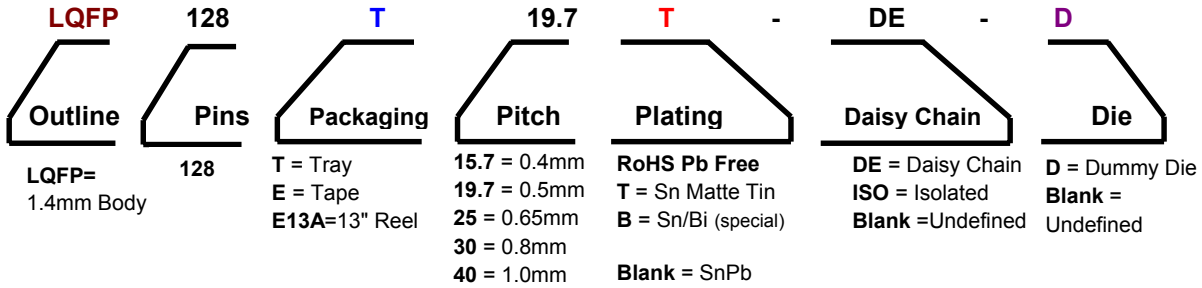

Part # **LQFP128T19.7**
 Leads **128** Pitch **0.5mm**
 Body Size **14mm x 20mm**

Available RoHS Pb-Free

Tel 1-800-776-9888
 info@topline.tv

Dimensions = mm

Ordering Steps:

- Step 1: Select outline body thickness LQFP (1.4mm).
- Step 2: Choose packaging. Tray is standard. Tape and Reel is available.
- Step 3: Select plating requirements. RoHS Pb-Free or SnPb
- Step 4: Select options according to your application. See chart below.

Part Number Packaged in Tray (Standard)	Options				Applications					
	Plating	Daisy Chain	Dummy Die	Isolated Pins	Mounting Practice	Rework Solder Practice	Reflow Temperature Profiling	Continuity Test	Life Cycle Test	S.I.R. Test
LQFP128T19.7	SnPb	No	No	No	x	x				
LQFP128T19.7T	Pb-Free	No	No	No	x	x				
LQFP128T19.7-DE-D	SnPb	Yes	Yes	No	x	x	x	x	x	
LQFP128T19.7T-DE-D	Pb-Free	Yes	Yes	No	x	x	x	x	x	
LQFP128T19.7-ISO	SnPb	No	No	Yes	x	x	x			x
LQFP128T19.7T-ISO	Pb-Free	No	No	Yes	x	x	x			x

Part Number Packaged in Tape and Reel	Options				Applications					
	Plating	Daisy Chain	Dummy Die	Isolated Pins	Mounting Practice	Rework Solder Practice	Reflow Temperature Profiling	Continuity Test	Life Cycle Test	S.I.R. Test
LQFP128E13A19.7	SnPb	No	No	No	x	x				
LQFP128E13A19.7T	Pb-Free	No	No	No	x	x				
LQFP128E13A19.7-DE-D	SnPb	Yes	Yes	No	x	x	x	x	x	
LQFP128E13A19.7T-DE-D	Pb-Free	Yes	Yes	No	x	x	x	x	x	
LQFP128E13A19.7-ISO	SnPb	No	No	Yes	x	x	x			x
LQFP128E13A19.7T-ISO	Pb-Free	No	No	Yes	x	x	x			x