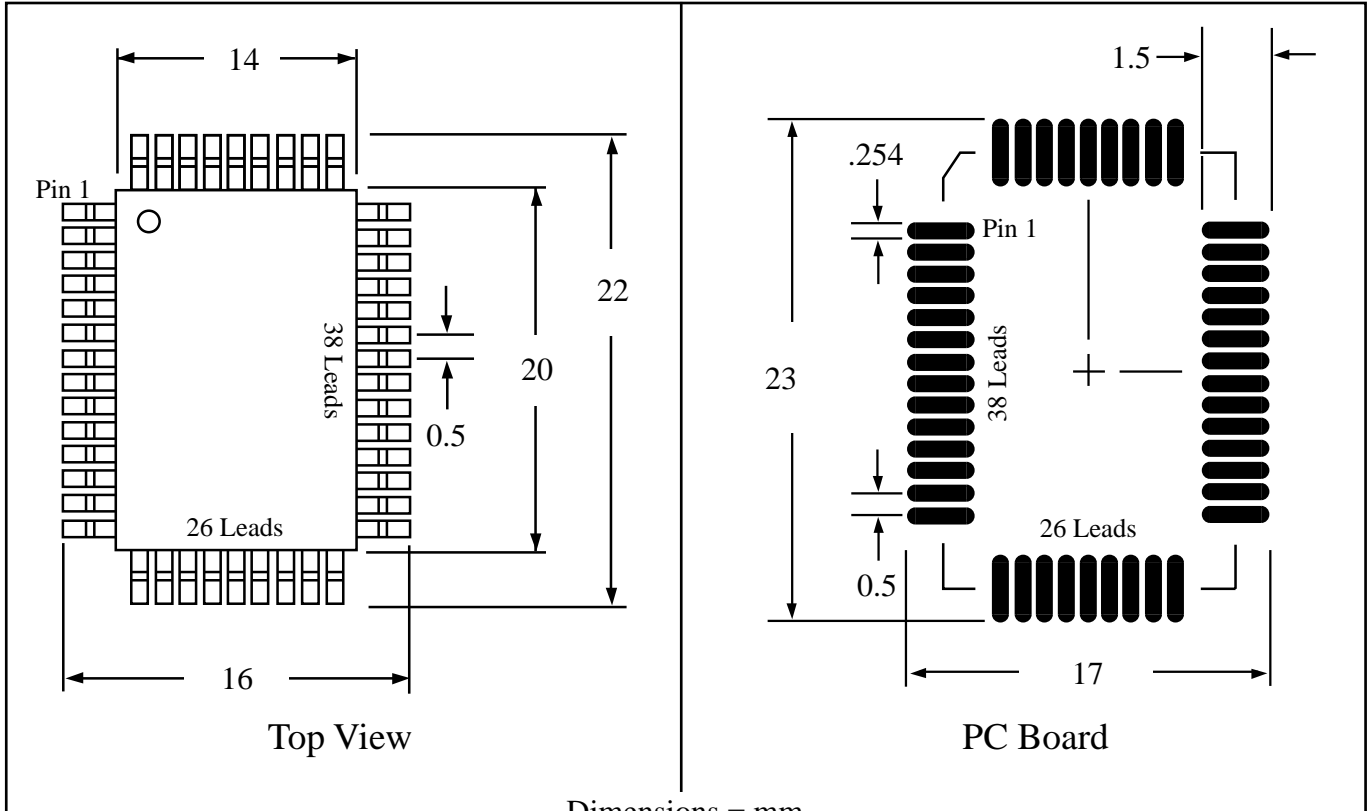

Part # **LQFP128T19.7**
 Leads **128** Pitch **0.5mm**
 Body Size **14mm x 20mm**

Available RoHS Pb-Free

Tel 1-800-776-9888
 info@topline.tv

Dimensions = mm

Ordering Steps:

- Step 1: Select outline body thickness LQFP (1.4mm).
- Step 2: Choose packaging. Tray is standard. Tape and Reel is available.
- Step 3: Select plating requirements. RoHS Pb-Free or SnPb
- Step 4: Select options according to your application. See chart below.

Part Number Packaged in Tray (Standard)	Options				Applications					
	Plating	Daisy Chain	Dummy Die	Isolated Pins	Mounting Practice	Rework Solder Practice	Reflow Temperature Profiling	Continuity Test	Life Cycle Test	S.I.R. Test
LQFP128T19.7	SnPb	No	No	No	x	x				
LQFP128T19.7T	Pb-Free	No	No	No	x	x				
LQFP128T19.7-DE-D	SnPb	Yes	Yes	No	x	x	x	x	x	
LQFP128T19.7T-DE-D	Pb-Free	Yes	Yes	No	x	x	x	x	x	
LQFP128T19.7-ISO	SnPb	No	No	Yes	x	x	x			x
LQFP128T19.7T-ISO	Pb-Free	No	No	Yes	x	x	x			x

Part Number Packaged in Tape and Reel	Options				Applications					
	Plating	Daisy Chain	Dummy Die	Isolated Pins	Mounting Practice	Rework Solder Practice	Reflow Temperature Profiling	Continuity Test	Life Cycle Test	S.I.R. Test
LQFP128E13A19.7	SnPb	No	No	No	x	x				
LQFP128E13A19.7T	Pb-Free	No	No	No	x	x				
LQFP128E13A19.7-DE-D	SnPb	Yes	Yes	No	x	x	x	x	x	
LQFP128E13A19.7T-DE-D	Pb-Free	Yes	Yes	No	x	x	x	x	x	
LQFP128E13A19.7-ISO	SnPb	No	No	Yes	x	x	x			x
LQFP128E13A19.7T-ISO	Pb-Free	No	No	Yes	x	x	x			x

Visit www.TopLine.tv or email info@TopLine.tv for applications assistance.

Daisy Chain LQFP128 and QFP128 Rectangular

Daisy Chain Net List LQFP128 and QFP128 Rectangular

Net List	
From Pin	To Pin
1	2
3	4
5	6
7	8
9	10
11	12
13	14
15	16
17	18
19	20
21	22
23	24
25	26
27	28
29	30
31	32
33	34
35	36
37	38
39	40
41	42