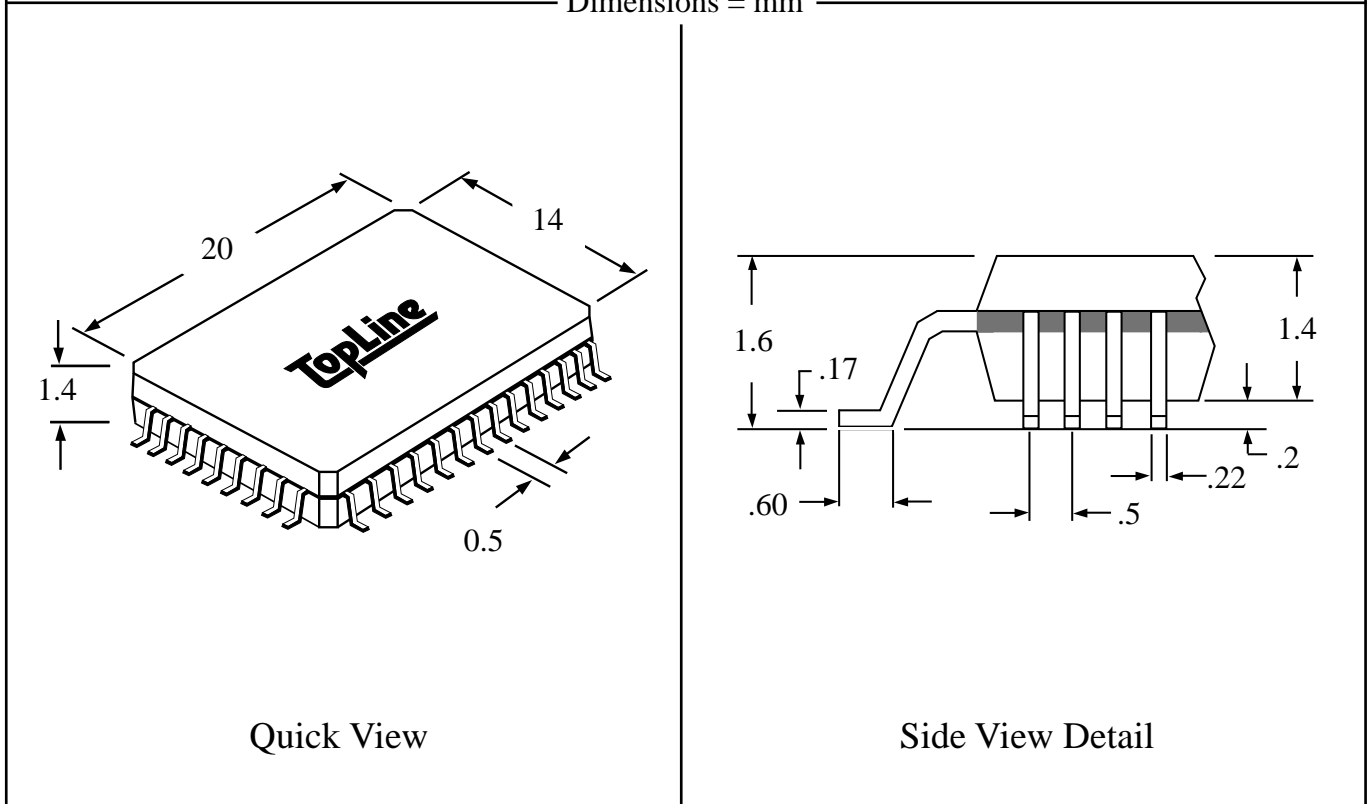

Part # **LQFP128T19.7**
 Leads **128** Pitch **0.5mm**
 Body Size **14mm x 20mm**

Available RoHS Pb-Free

Tel 1-800-776-9888
 info@topline.tv

Dimensions = mm

Ordering Steps:

- Step 1: Select outline body thickness LQFP (1.4mm).
- Step 2: Choose packaging. Tray is standard. Tape and Reel is available.
- Step 3: Select plating requirements. RoHS Pb-Free or SnPb
- Step 4: Select options according to your application. See chart below.

Part Number Packaged in Tray (Standard)	Options				Applications					
	Plating	Daisy Chain	Dummy Die	Isolated Pins	Mounting Practice	Rework Solder Practice	Reflow Temperature Profiling	Continuity Test	Life Cycle Test	S.I.R. Test
LQFP128T19.7	SnPb	No	No	No	x	x				
LQFP128T19.7T	Pb-Free	No	No	No	x	x				
LQFP128T19.7-DE-D	SnPb	Yes	Yes	No	x	x	x	x	x	
LQFP128T19.7T-DE-D	Pb-Free	Yes	Yes	No	x	x	x	x	x	
LQFP128T19.7-ISO	SnPb	No	No	Yes	x	x	x			x
LQFP128T19.7T-ISO	Pb-Free	No	No	Yes	x	x	x			x