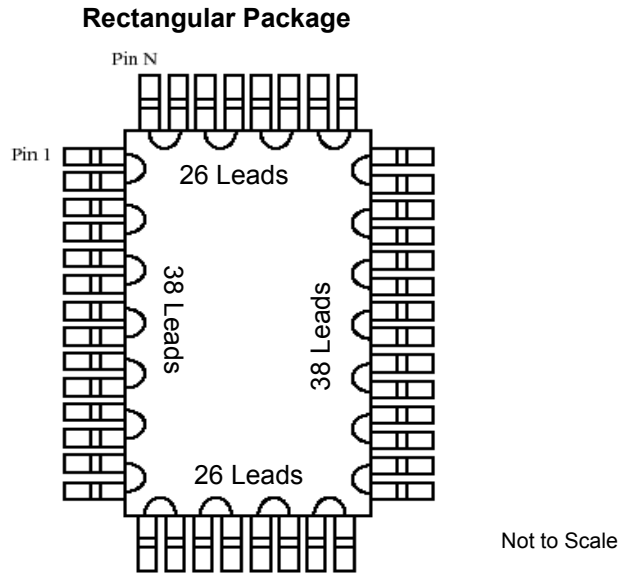

Part # **LQFP128T19.7**
 Leads **128** Pitch **0.5mm**
 Body Size **14mm x 20mm**

Available RoHS Pb-Free

Tel 1-800-776-9888
 info@topline.tv

Dimensions = mm

Ordering Steps:

- Step 1: Select outline body thickness LQFP (1.4mm).
- Step 2: Choose packaging. Tray is standard. Tape and Reel is available.
- Step 3: Select plating requirements. RoHS Pb-Free or SnPb
- Step 4: Select options according to your application. See chart below.

Part Number Packaged in Tray (Standard)	Options				Applications					
	Plating	Daisy Chain	Dummy Die	Isolated Pins	Mounting Practice	Rework Solder Practice	Reflow Temperature Profiling	Continuity Test	Life Cycle Test	S.I.R. Test
LQFP128T19.7	SnPb	No	No	No	x	x				
LQFP128T19.7T	Pb-Free	No	No	No	x	x				
LQFP128T19.7-DE-D	SnPb	Yes	Yes	No	x	x	x	x	x	
LQFP128T19.7T-DE-D	Pb-Free	Yes	Yes	No	x	x	x	x	x	
LQFP128T19.7-ISO	SnPb	No	No	Yes	x	x	x			x
LQFP128T19.7T-ISO	Pb-Free	No	No	Yes	x	x	x			x

Part Number Packaged in Tape and Reel	Options				Applications					
	Plating	Daisy Chain	Dummy Die	Isolated Pins	Mounting Practice	Rework Solder Practice	Reflow Temperature Profiling	Continuity Test	Life Cycle Test	S.I.R. Test
LQFP128E13A19.7	SnPb	No	No	No	x	x				
LQFP128E13A19.7T	Pb-Free	No	No	No	x	x				
LQFP128E13A19.7-DE-D	SnPb	Yes	Yes	No	x	x	x	x	x	
LQFP128E13A19.7T-DE-D	Pb-Free	Yes	Yes	No	x	x	x	x	x	
LQFP128E13A19.7-ISO	SnPb	No	No	Yes	x	x	x			x
LQFP128E13A19.7T-ISO	Pb-Free	No	No	Yes	x	x	x			x

Visit www.TopLine.tv or email info@TopLine.tv for applications assistance.

Daisy Chain LQFP128 and QFP128 Rectangular

Daisy Chain Net List LQFP128 and QFP128 Rectangular

Net List	
From Pin	To Pin
1	2
3	4
5	6
7	8
9	10
11	12
13	14
15	16
17	18
19	20
21	22
23	24
25	26
27	28
29	30
31	32
33	34
35	36
37	38
39	40
41	42